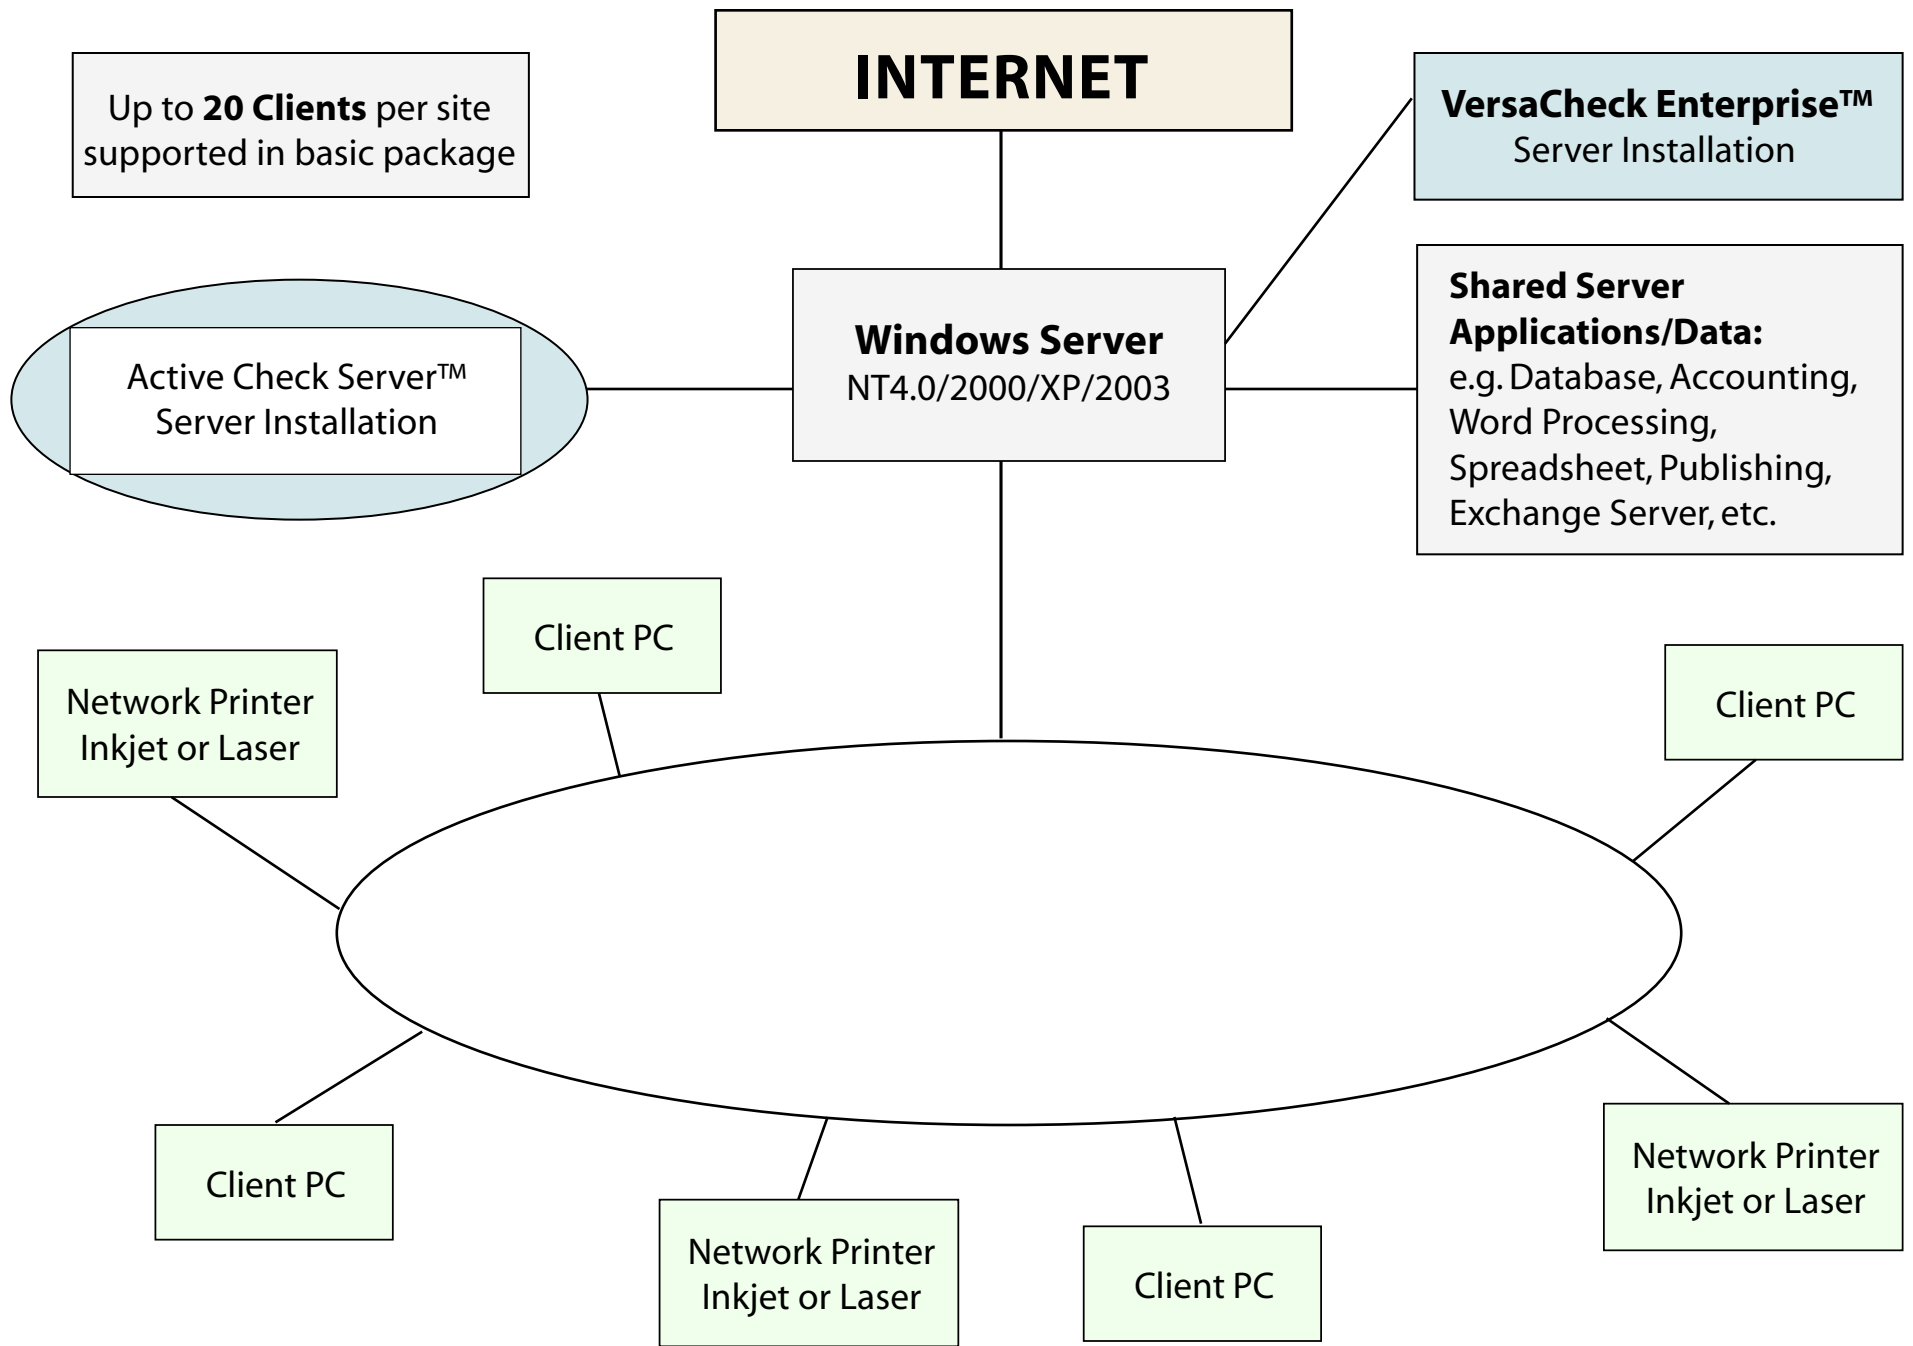

# LOCAL AREA NETWORK

---

## Typical Client PC configuration: